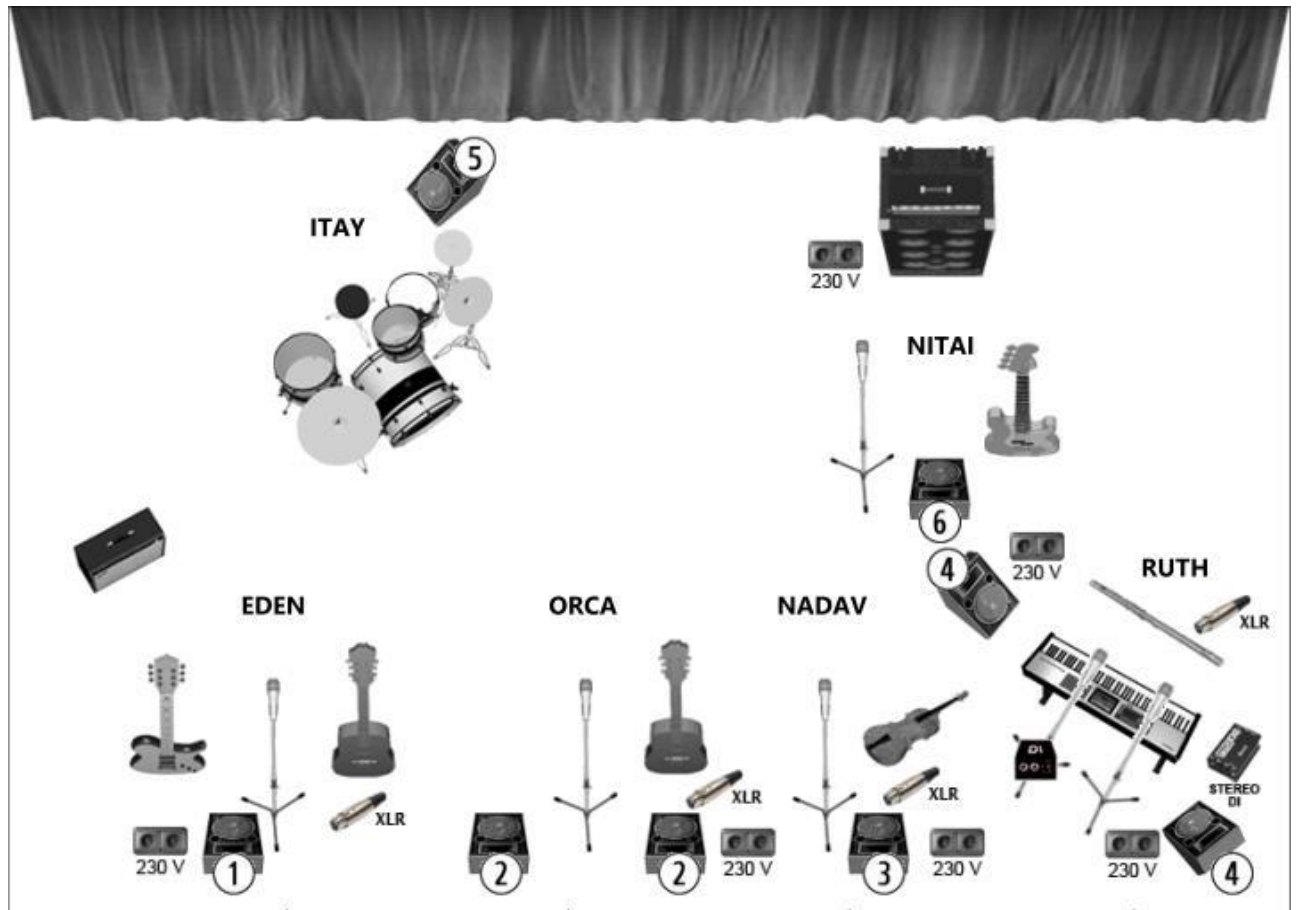

FOREST - Tech Rider

Input List

Ch. Num.	Ch. Name	Position	Mic./D.I
1	B.D IN	ITAY	SM91
2	B.D OUT	ITAY	52B/D6
3	SNR TOP	ITAY	SM57/e904/e604
4	SNR BOT	ITAY	SM57/e904/e604
5	H.H	ITAY	SM81/C1000
6	T.T	ITAY	SM57/e904/e604
7	F.T	ITAY	SM57/58/e904/e604
8	O.H L	ITAY	SM81/C1000
9	O.H R	ITAY	SM81/C1000
10	BASS	NITAI	ACTIVE D.I
11	E. GTR	EDEN	E906/609/SM57
12	AC GTR 1	EDEN	OPEN XLR
13	AC GTR 2	ORCA	OPEN XLR
14	VIOLIN	NADAV	OPEN XLR
15	FLUTE	RUTH	OPEN XLR
16	KEY L	RUTH	ACTIVE DI
17	KEY R	RUTH	ACTIVE DI
18	VOC EDEN	EDEN	SM58B/58
19	VOC ORCA	ORCA	SM57b
20	VOC NADAV	NADAV	SM58B/58
21	VOC RUTH	RUTH	SM58B/58
22	VOC FX	RUTH	SM58B/58→DI
23	VOC NITAI	NITAI	SM58B/58

Aux List

Aux	Name	
1	EDEN	WEDGE
2	ORCA	WEDGE x2
3	NADAV	WEDGE
4	RUTH	WEDGE x2
5	ITAY	WEDGE
6	NITAI	WEDGE
7	REVERB HALL	
8	REVERB PLATE	
9	DELAY 1	
10	DELAY 2	

Stage Plot

רוני סטרוד

Roy.Strod@gmail.com

0503-310793